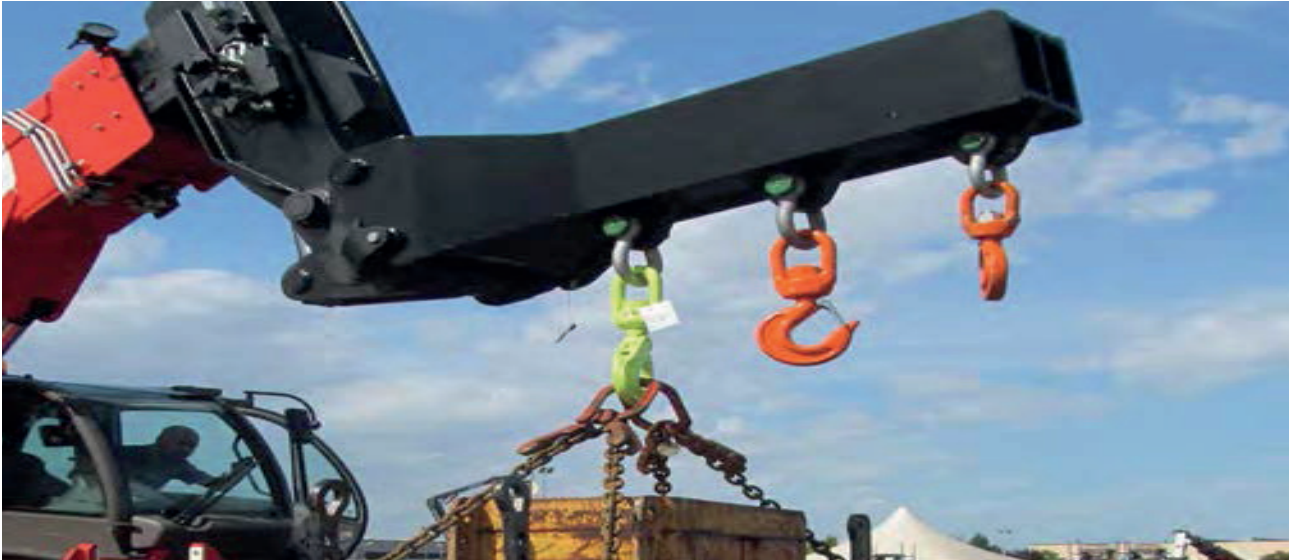

## HEAVY DUTY CRANE

- 3 possible forward reaches positions for more flexibility in daily works.
- Perfect attachment for all heavy suspended loads.
- Safety: homologated self locking swivel hook.

	P 9 T	P 13 T	P 18 T	P 22 T	P 40 T
Hook capacity #1 (kg)	9000	13000	18000	22000	40000
Forward reach / depth (mm)	470	700	700	700	905
Hook capacity #3 (kg)	2000	7500	7500	13000	22000
Forward reach / depth (mm)	2300	2000	2000	1800	3000
Weight (kg)	295	650	676	886	3500