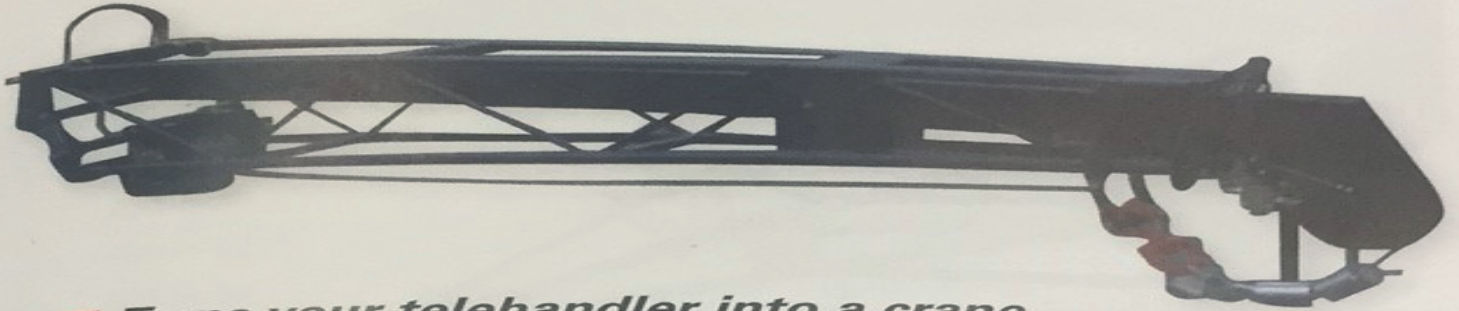

EXPANDABLE JIB WITH WINCH

- Turns your telehandler into a crane.
- Adjustable length for excellent accuracy.

- Safety: end of cable/ hook upper position automatic movement stop

- Safety: homologated self locking swivel hook

(kg)	(m)	(m)	(mm)	(m/min)	KG
PT 800 1000 to 800	4 to 7	37	35	48	559

	PT 800
E-RECO	921323
MRT (+) Privilege	✓
MRT 3255	✓

MANDATORY MACHINE EQUIPMENT: