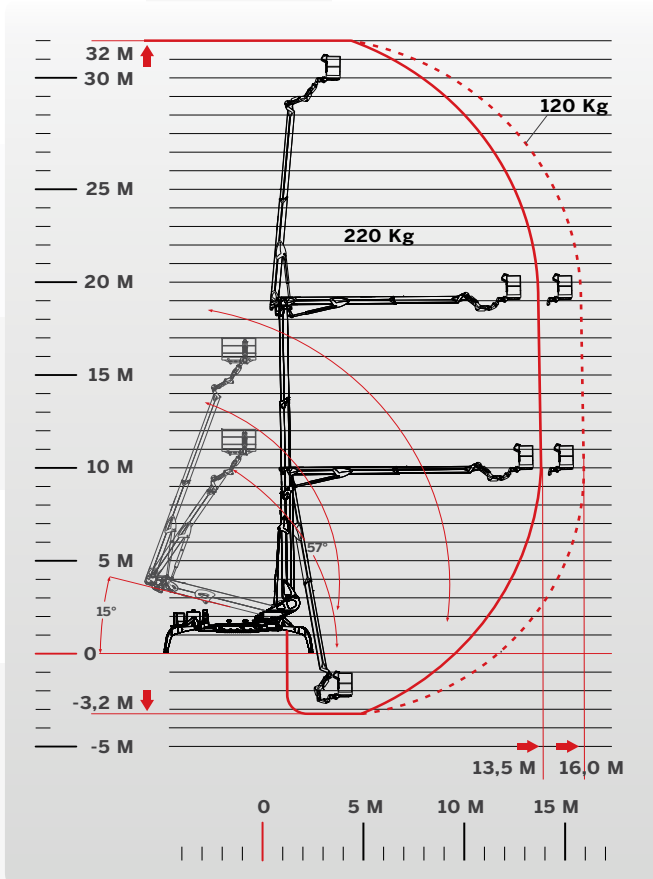

TECHNICAL DATA

MAXIMUM LOAD

220 KG + 60 KG ~~X~~
120 KG + 40 KG ~~X~~

PERFORMANCE