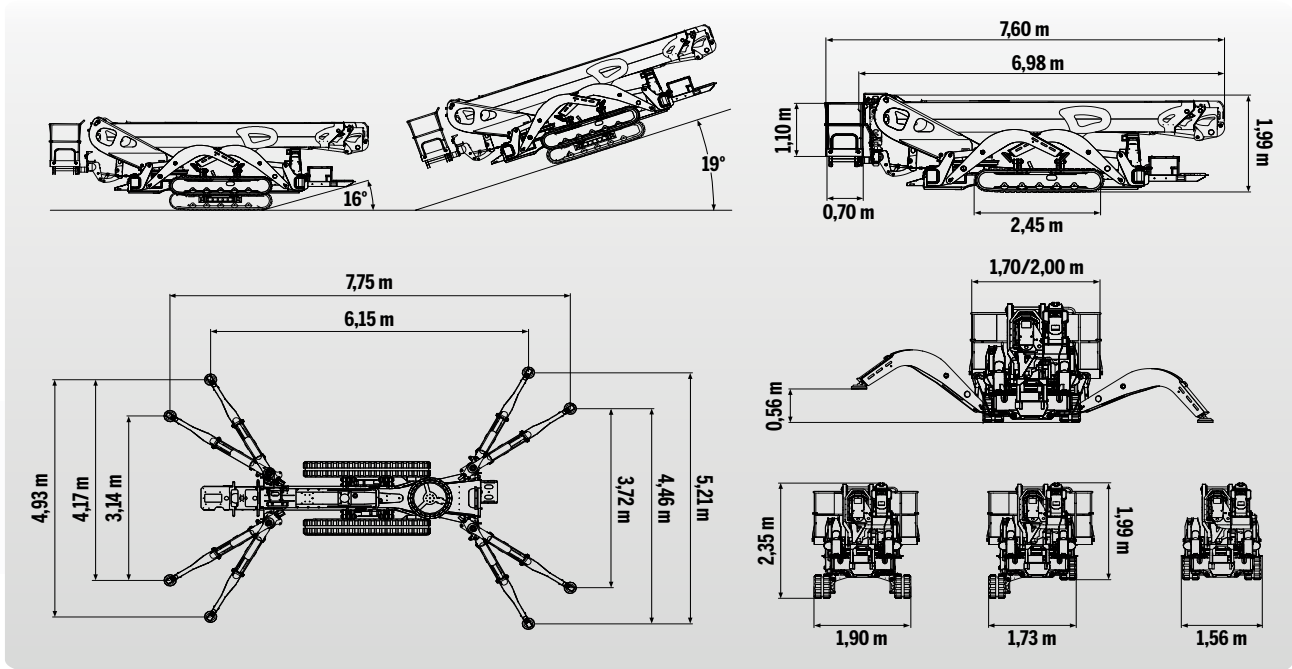

TECHNICAL DATA

MAXIMUM LOAD

220 KG + 60 KG ~~X~~
120 KG + 40 KG ~~X~~

PERFORMANCE